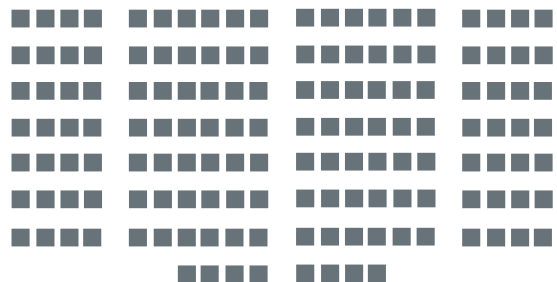

When planning your event please remember to take in account tables for cakes, catering, gifts and registration.

Table linens, serveware, dance floors and table decor are not provided by the Factory.

8' Rectangular banquet tables (12)

60" Round banquet tables (12)

Garden Arch

Lectern

Chairs (150)

*Items below are illustrated for space planning purposes only. We do not provide these items - they may be rented from a local provider. **