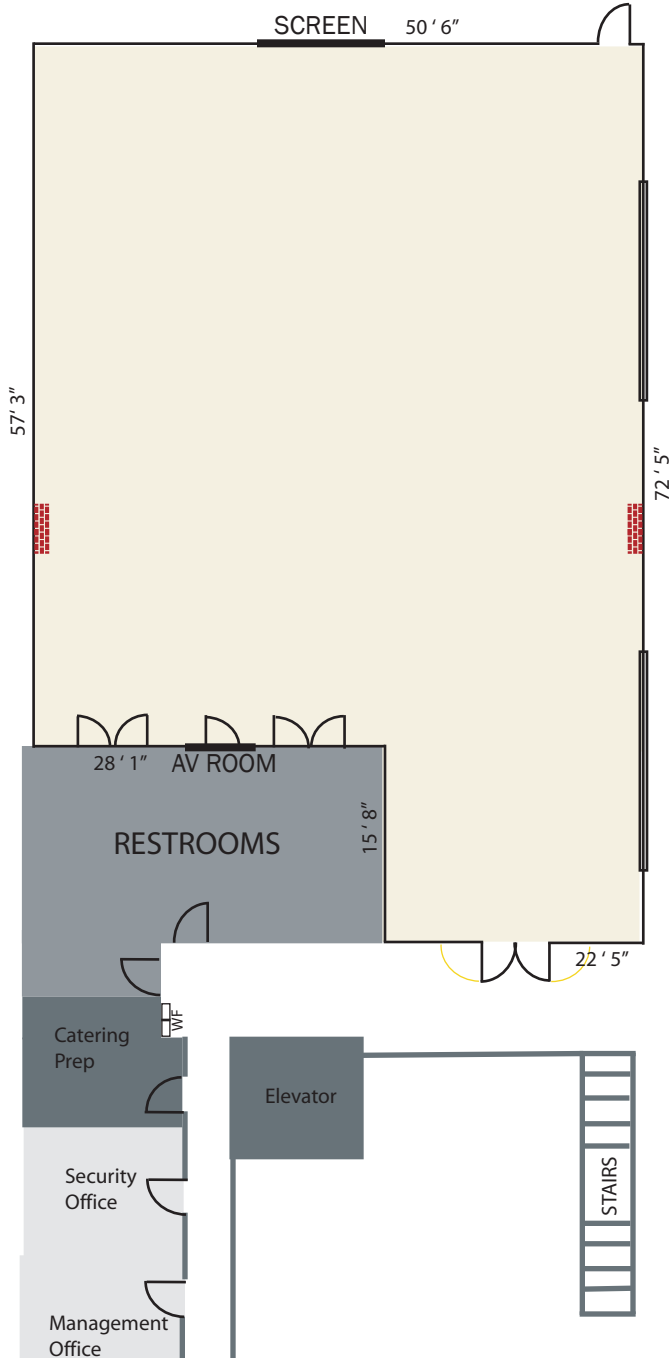

When planning your event please remember to take in account tables for cakes, catering, gifts and registration.

Table linens, serveware, dance floors and table decor are not provided by the Factory.

8' Rectangular banquet tables (12)

60" Round banquet tables (12)

Garden Arch

Lectern

Chairs (150)

*Items below are illustrated for space planning purposes only. We do not provide these items - they may be rented from a local provider. **