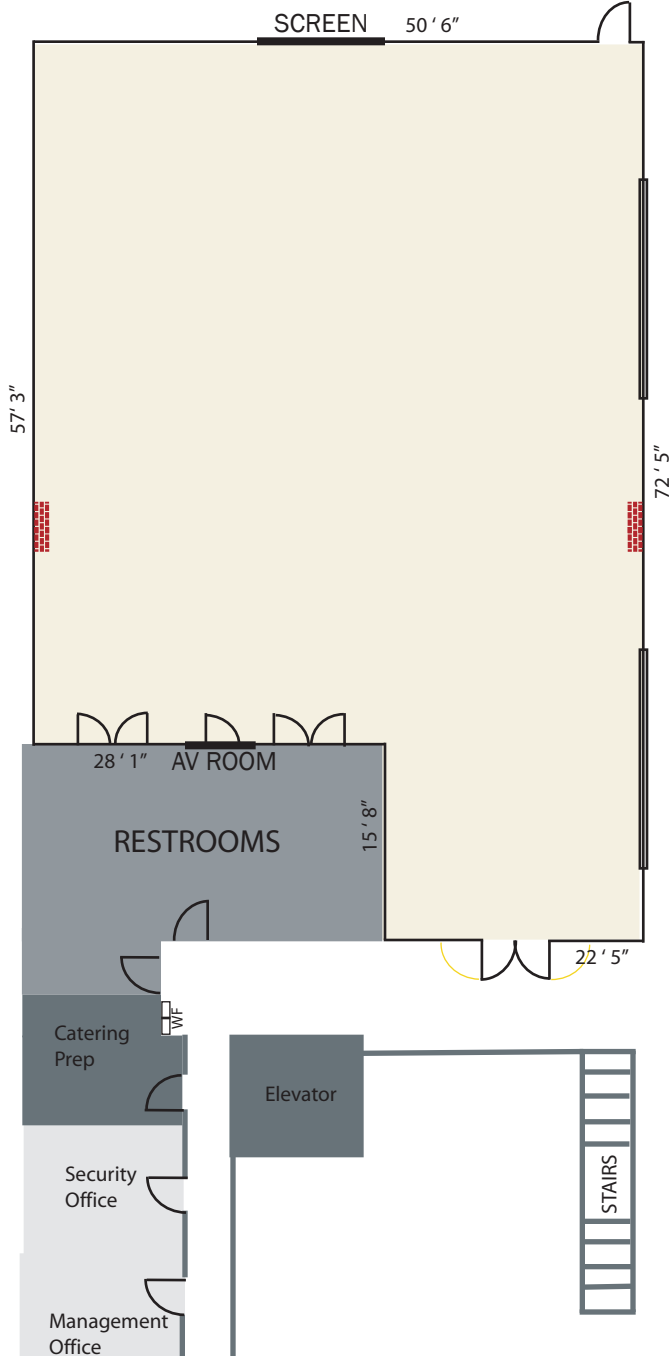

Room Layout

1839 South Main Street Wake Forest, NC 27587 919.453.1839 fax 919.453.1840 www.eatshopplay.com

When planning your event please remember to take in account tables for cakes, catering, gifts and registration.

Table linens, serveware, dance floors and table decor are not provided by the Factory.

8' Rectangular banquet tables (12)

60" Round banquet tables (12)

Garden Arch Lectern

Chairs (160)

*Items below are illustrated for space planning purposes only. We do not provide these items - they may be rented from a local provider. **